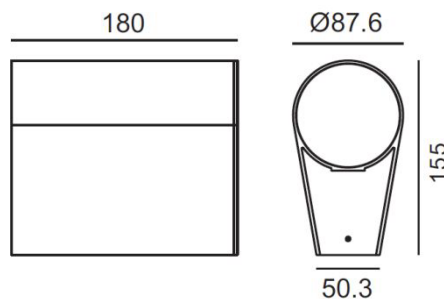

# CORENA Single

Available colors:	●
Beam angle:	33°
Location:	Exterior
Manufacturer:	FLUA
Wattage:	20.9W
Materials:	Aluminum
Led Color:	3000K / 4000K / 6500K
Product Dimension:	155*87.6*180 mm
IP Code:	65
Fixation:	Wall
CRI :	80
Lumen Output:	1531LM
Input:	220-240V 50/60 Hz

## DIMENSION DRAW:

Unit: mm